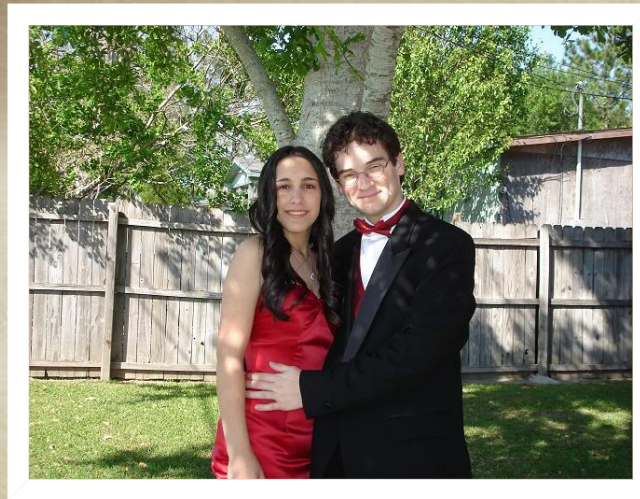

The background of the entire image is a textured, mottled olive-green or taupe color. In the upper right quadrant, there are two roses rendered in a soft, painterly style. One rose is smaller and more tightly curled, while the other is larger and more fully bloomed, showing the layers of petals. The overall aesthetic is elegant and romantic.

*robynprom7*

*robynprom6*

*robynseniorpics1*

The background of the entire image is a textured, mottled olive-green color. In the upper right quadrant, there are two roses. The one on the left is a smaller, tighter bud, while the one on the right is a larger, more open flower with many layers of petals. Both roses are rendered in a light, almost white color, making them stand out against the darker background. The overall aesthetic is soft and elegant.