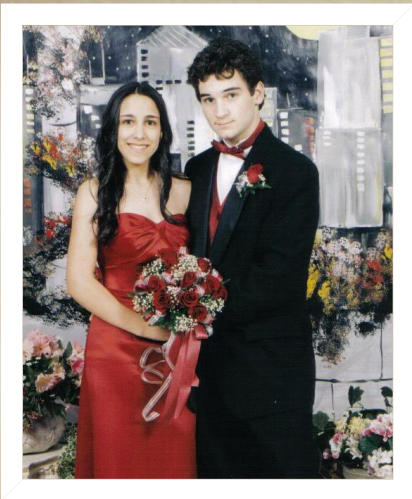

The background of the entire image is a textured, mottled olive-green or taupe color. In the upper right quadrant, there are two roses rendered in a soft, painterly style. One rose is smaller and more tightly curled, while the other is larger and more fully bloomed, showing the layers of petals. The overall aesthetic is elegant and romantic.

# *Gallery Gallery*

*so sweet, so unforgettable...*

*robynseniorpic3*

*robynseniorpic2*

*robypromdress3*

*robynseniorpic4*

*robyseniorpic5*

*robyseniorpic7*

*robyseniorpic6*

*robypromdress2*

*robypromdress*

*robyprom3*

*robyprom2*

*robyprom1*

*robynprom4*

*robynprom5*

*robynprom7*

*robynprom6*

*robynseniorpics1*

The background of the entire image is a textured, mottled olive-green color. In the upper right quadrant, there are two roses. The one on the left is a smaller, tighter bud, while the one on the right is a larger, more open flower with many layers of petals. Both roses are rendered in a light, almost white color, making them stand out against the darker background. The overall aesthetic is soft and elegant.