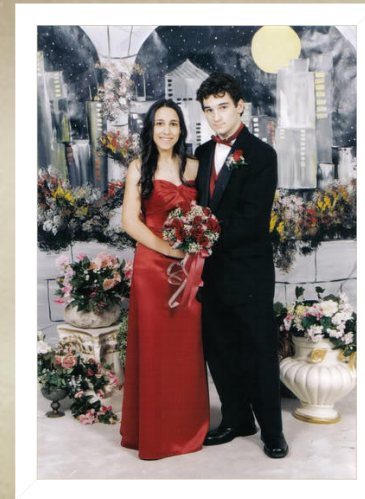

The background of the entire image is a textured, mottled olive-green or taupe color. In the upper right quadrant, there are two roses rendered in a soft, painterly style. One rose is smaller and more tightly curled, while the other is larger and more fully bloomed, showing the layers of petals. The overall aesthetic is elegant and romantic.

*robyseniorpic6*

*robypromdress2*

*robypromdress*

*robyprom3*

*robyprom2*

*robyprom1*

*robynprom4*

*robynprom5*