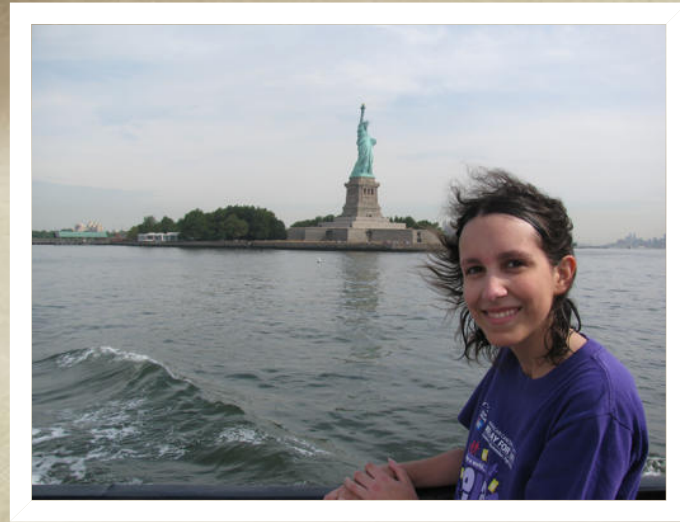

*robynprom7*

*robynprom6*

*robynseniorpics1*

The background of the entire image is a textured, mottled olive-green color. In the upper right quadrant, there are two roses. The one on the left is a smaller, tighter bud, while the one on the right is a larger, more open flower with many layers of petals. Both roses are rendered in a light, almost white color, making them stand out against the darker background. The overall aesthetic is soft and elegant.