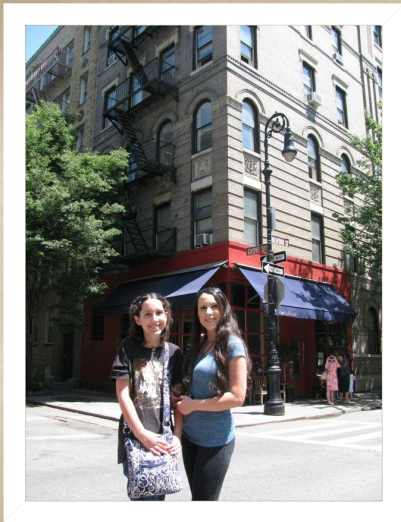

*robynprom7*

*robynprom6*

*robynseniorpics1*

The background of the entire image is a textured, mottled olive-green color. In the upper right quadrant, there are two roses. The one on the left is a smaller, tighter bud, while the one on the right is a larger, more open flower with many layers of petals. Both roses are rendered in a light, almost white color, making them stand out against the darker background. The overall aesthetic is soft and elegant.